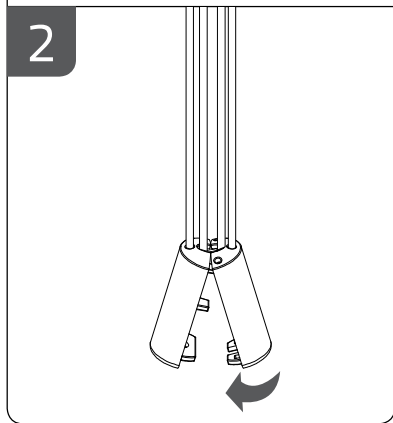

8.3 Cord length

PLC38-E10
Bottom-up

i Lift and level the blind, and cut the cords.

PLC38-E20
Top-down/Bottom-up

i Lift and level the blind, and cut the cords.