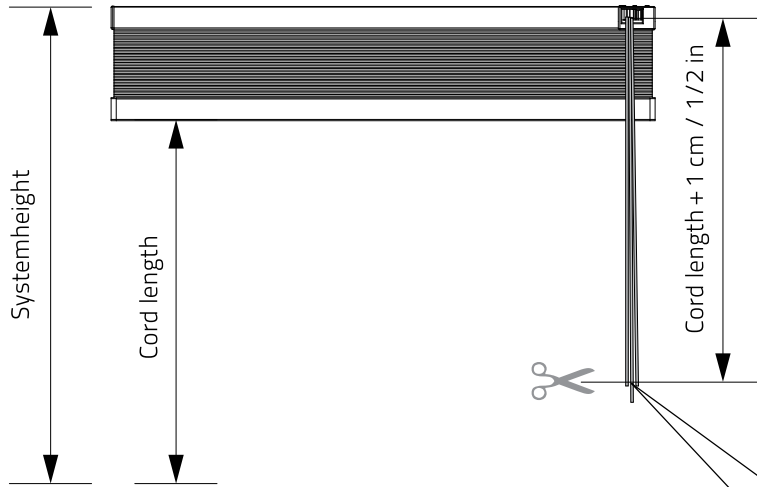

8.3 Cord length

PLC38-E10
Bottom-up

i Lift and level the blind, and cut the cords.

PLC38-E20
Top-down/Bottom-up

i Lift and level the blind, and cut the cords.