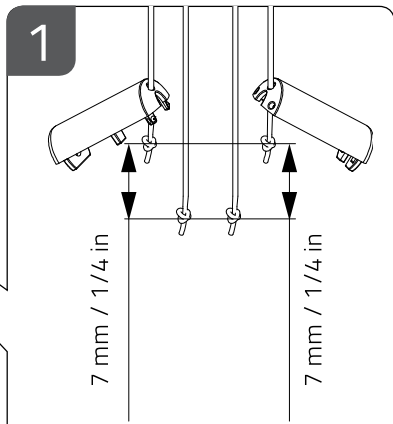

8.3 Cord length

PLC38-E10
Bottom-up

i Lift and level the blind, and cut the cords.

PLC38-E20
Top-down/Bottom-up

i Lift and level the blind, and cut the cords.