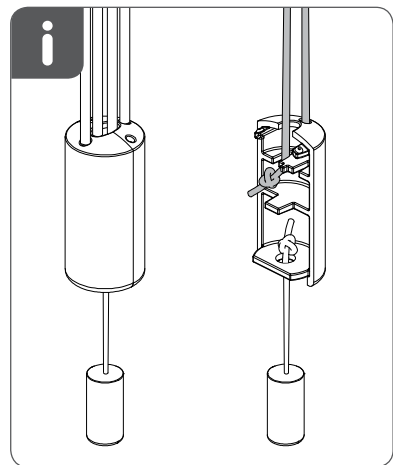

8.3 Cord length

PLC38-E10
Bottom-up

i Lift and level the blind, and cut the cords.

PLC38-E20
Top-down/Bottom-up

i Lift and level the blind, and cut the cords.