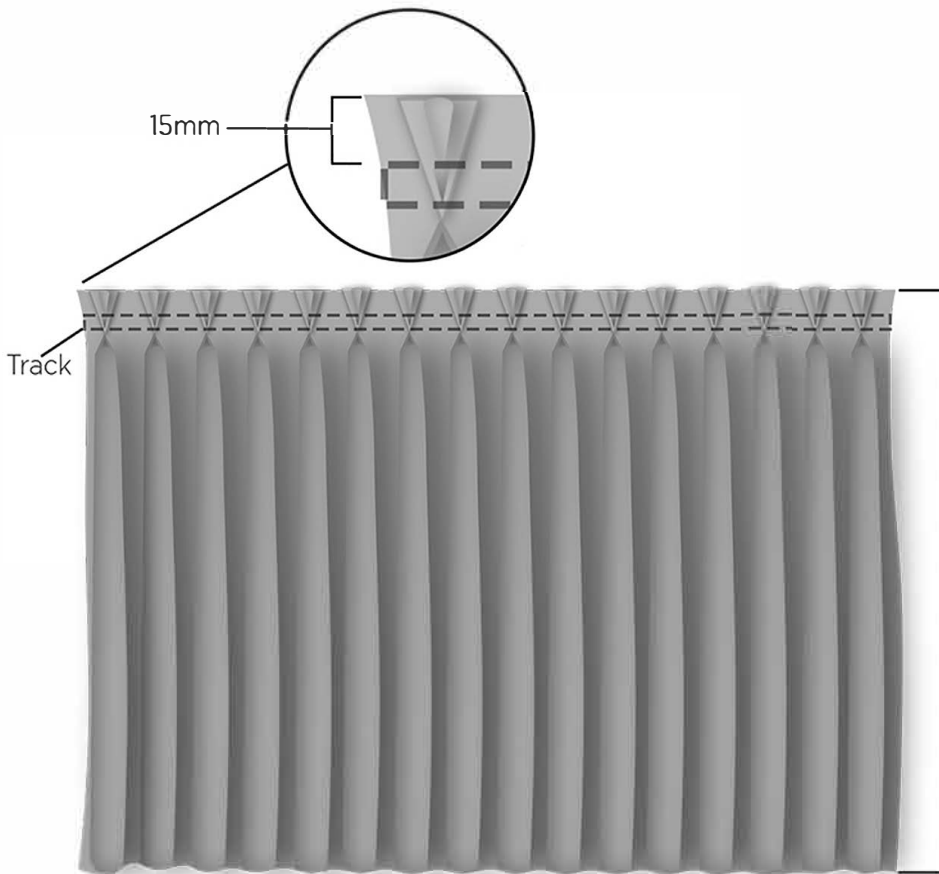

Double & Triple Pinch Pleat Curtains

Drop measurement is from the top of the curtain to the bottom of the curtain

Standard hooks supplied are 2074

Face Fix

Drop measurement is from the top of the curtain/track to the bottom of the curtain

Standard hooks supplied are 2073

Top Fix