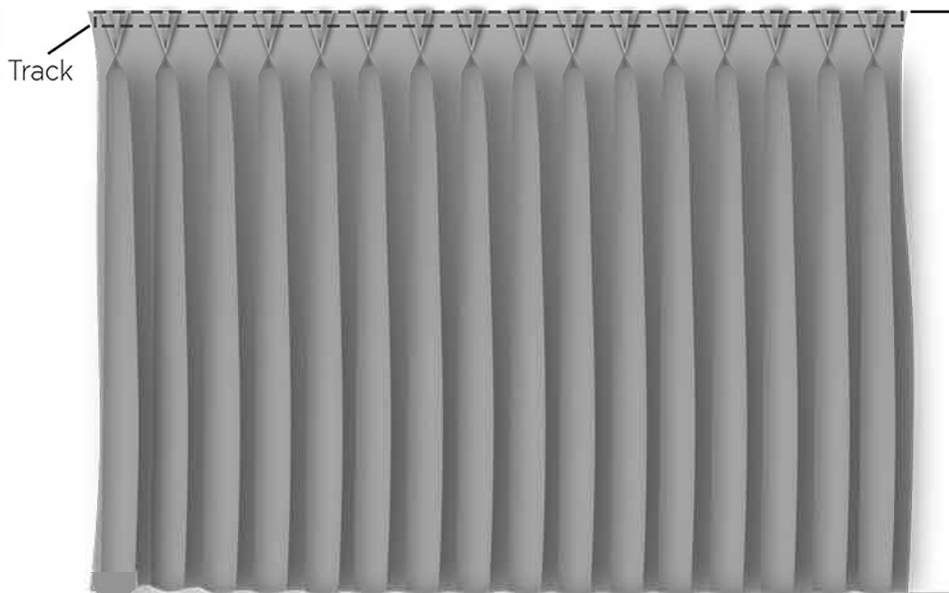

Double & Triple Pinch Pleat Curtains

Drop measurement is from the top of the curtain to the bottom of the curtain

Standard hooks supplied are 2074

Face Fix

Drop measurement is from the top of the curtain/track to the bottom of the curtain

Standard hooks supplied are 2073

Top Fix