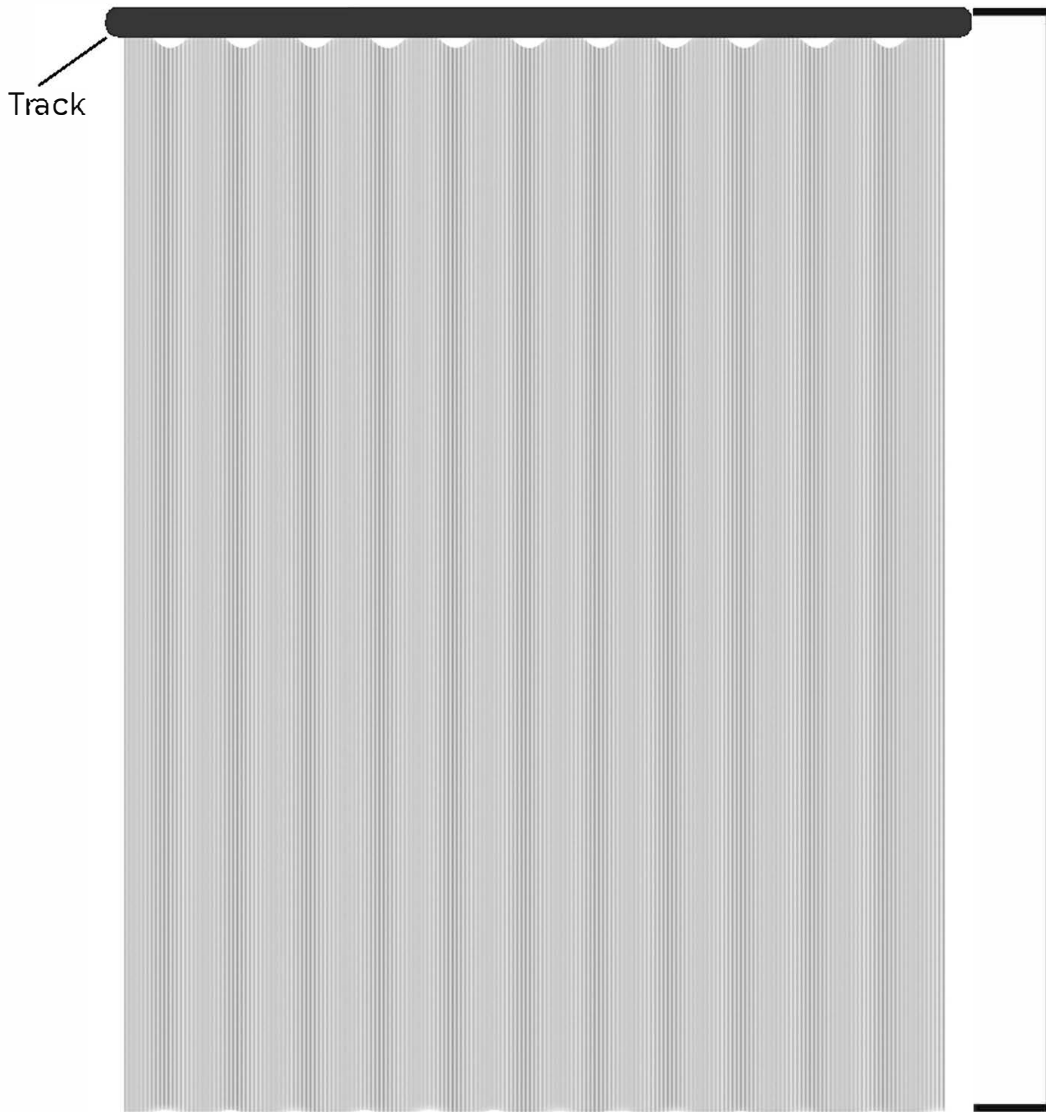

S-Fold, Wave & Pencil Pleat Curtains

Drop measurement is from
the top of the track
to the
bottom of the curtain

Face Fix & Top Fix