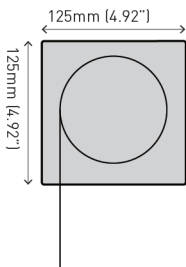

VEUE WIRE GUIDE

CAPACITY

Up to 4m (13ft) widths

DIMENSIONS

CONTROLS

Crank Gear

Spring

Motorised