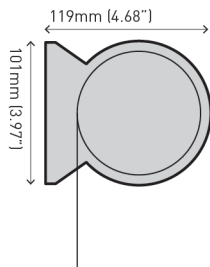

WIRE GUIDE

VEUE DROP AWNINGS

- One option from Rollease Acmeda's comprehensive outdoor shading suite
- Veue Drop Awnings are modular. Utilise common components across the entire suite, including Zipscreen
- Utilise the patented Ultra-Lock for semi-automatic locking with spring and gear controls
- Universal bracket to fix the base of the awning to the floor, wall or in a recess
- Wire tensioning is simple and quick to adjust
- Compression spring to allow for wire stretch

VEUE WIRE GUIDE

CAPACITY

Up to 4m (13ft) widths

DIMENSIONS

CONTROLS

Crank Gear

Spring

Motorised