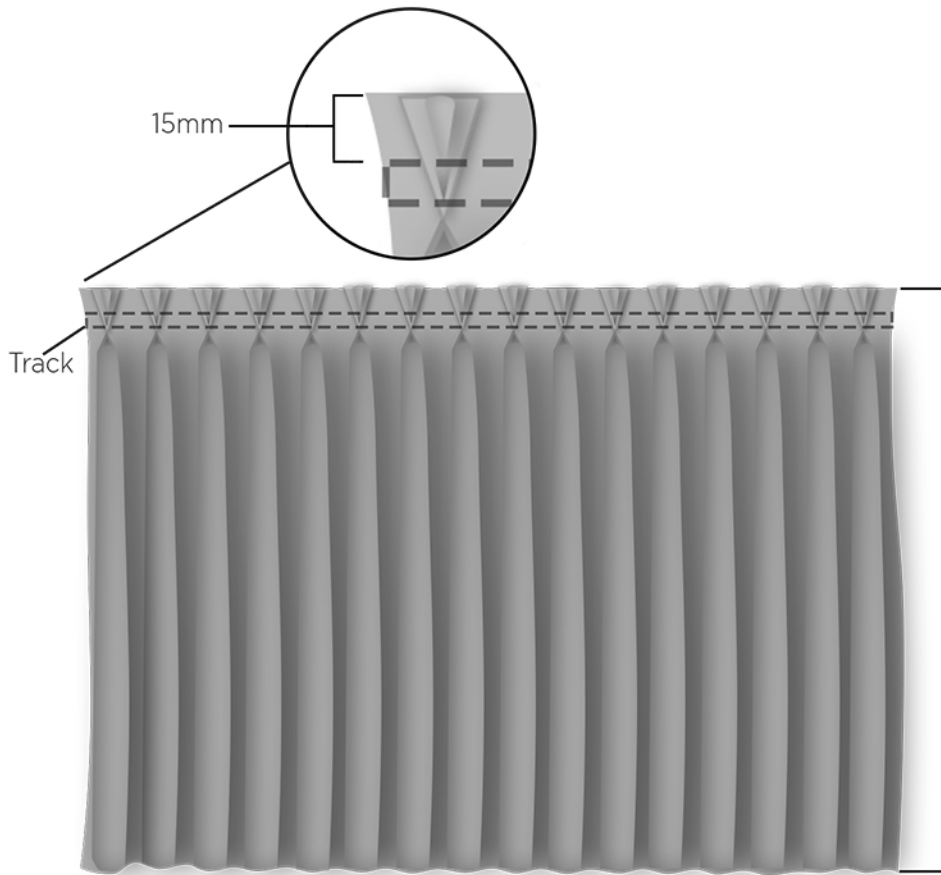

# Double or Triple Pinch Pleat Curtains

Drop measurement is from the top of the curtain to the bottom of the curtain

Standard hooks supplied are 2074

Face Fix

Drop measurement is from the top of the curtain/track to the bottom of the curtain

Standard hooks supplied are 2073

Top Fix