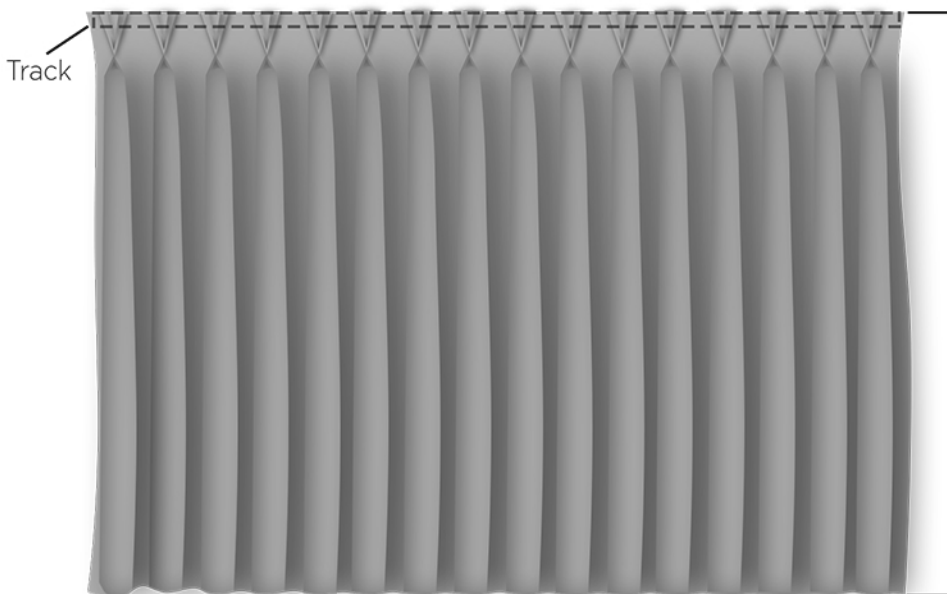

# Double or Triple Pinch Pleat Curtains

Drop measurement is from the top of the curtain to the bottom of the curtain

Standard hooks supplied are 2074

Face Fix

Drop measurement is from the top of the curtain/track to the bottom of the curtain

Standard hooks supplied are 2073

Top Fix